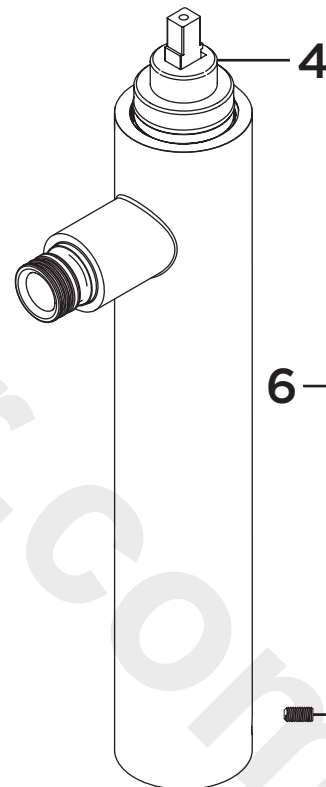

Product Code: SOLO-NMT LL

Revision: D2

1	Handle Assembly
2	Shroud
3	Cartridge Retaining Nut
4	Cartridge
5	15mm Copper Tails
6	Grub Screw (Pair)
7	Fixing Kit
8	Aerator
9	Open Outlet
10	Removable Spout
11	Green 2.5lpm Flow Limiter
12	M5 x 5 Grub Screw