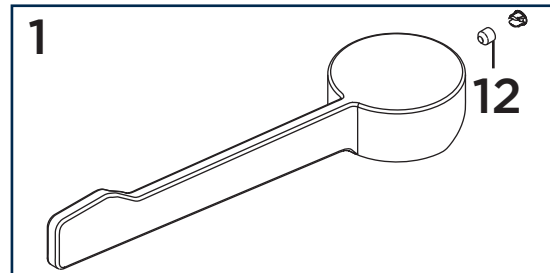

Product Code: SOLO-NMT LL

Revision: D2

1	Handle Assembly
2	Shroud
3	Cartridge Retaining Nut
4	Cartridge
5	15mm Copper Tails
6	Grub Screw (Pair)
7	Fixing Kit
8	Aerator
9	Open Outlet
10	Removable Spout
11	Green 2.5lpm Flow Limiter
12	M5 x 5 Grub Screw