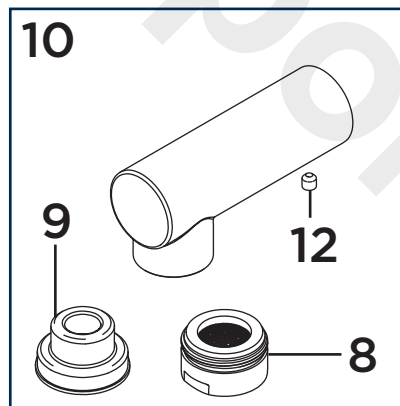

Product Code: SOLO-NMT LL

Revision: D2

1	Handle Assembly
2	Shroud
3	Cartridge Retaining Nut
4	Cartridge
5	15mm Copper Tails
6	Grub Screw (Pair)
7	Fixing Kit
8	Aerator
9	Open Outlet
10	Removable Spout
11	Green 2.5lpm Flow Limiter
12	M5 x 5 Grub Screw